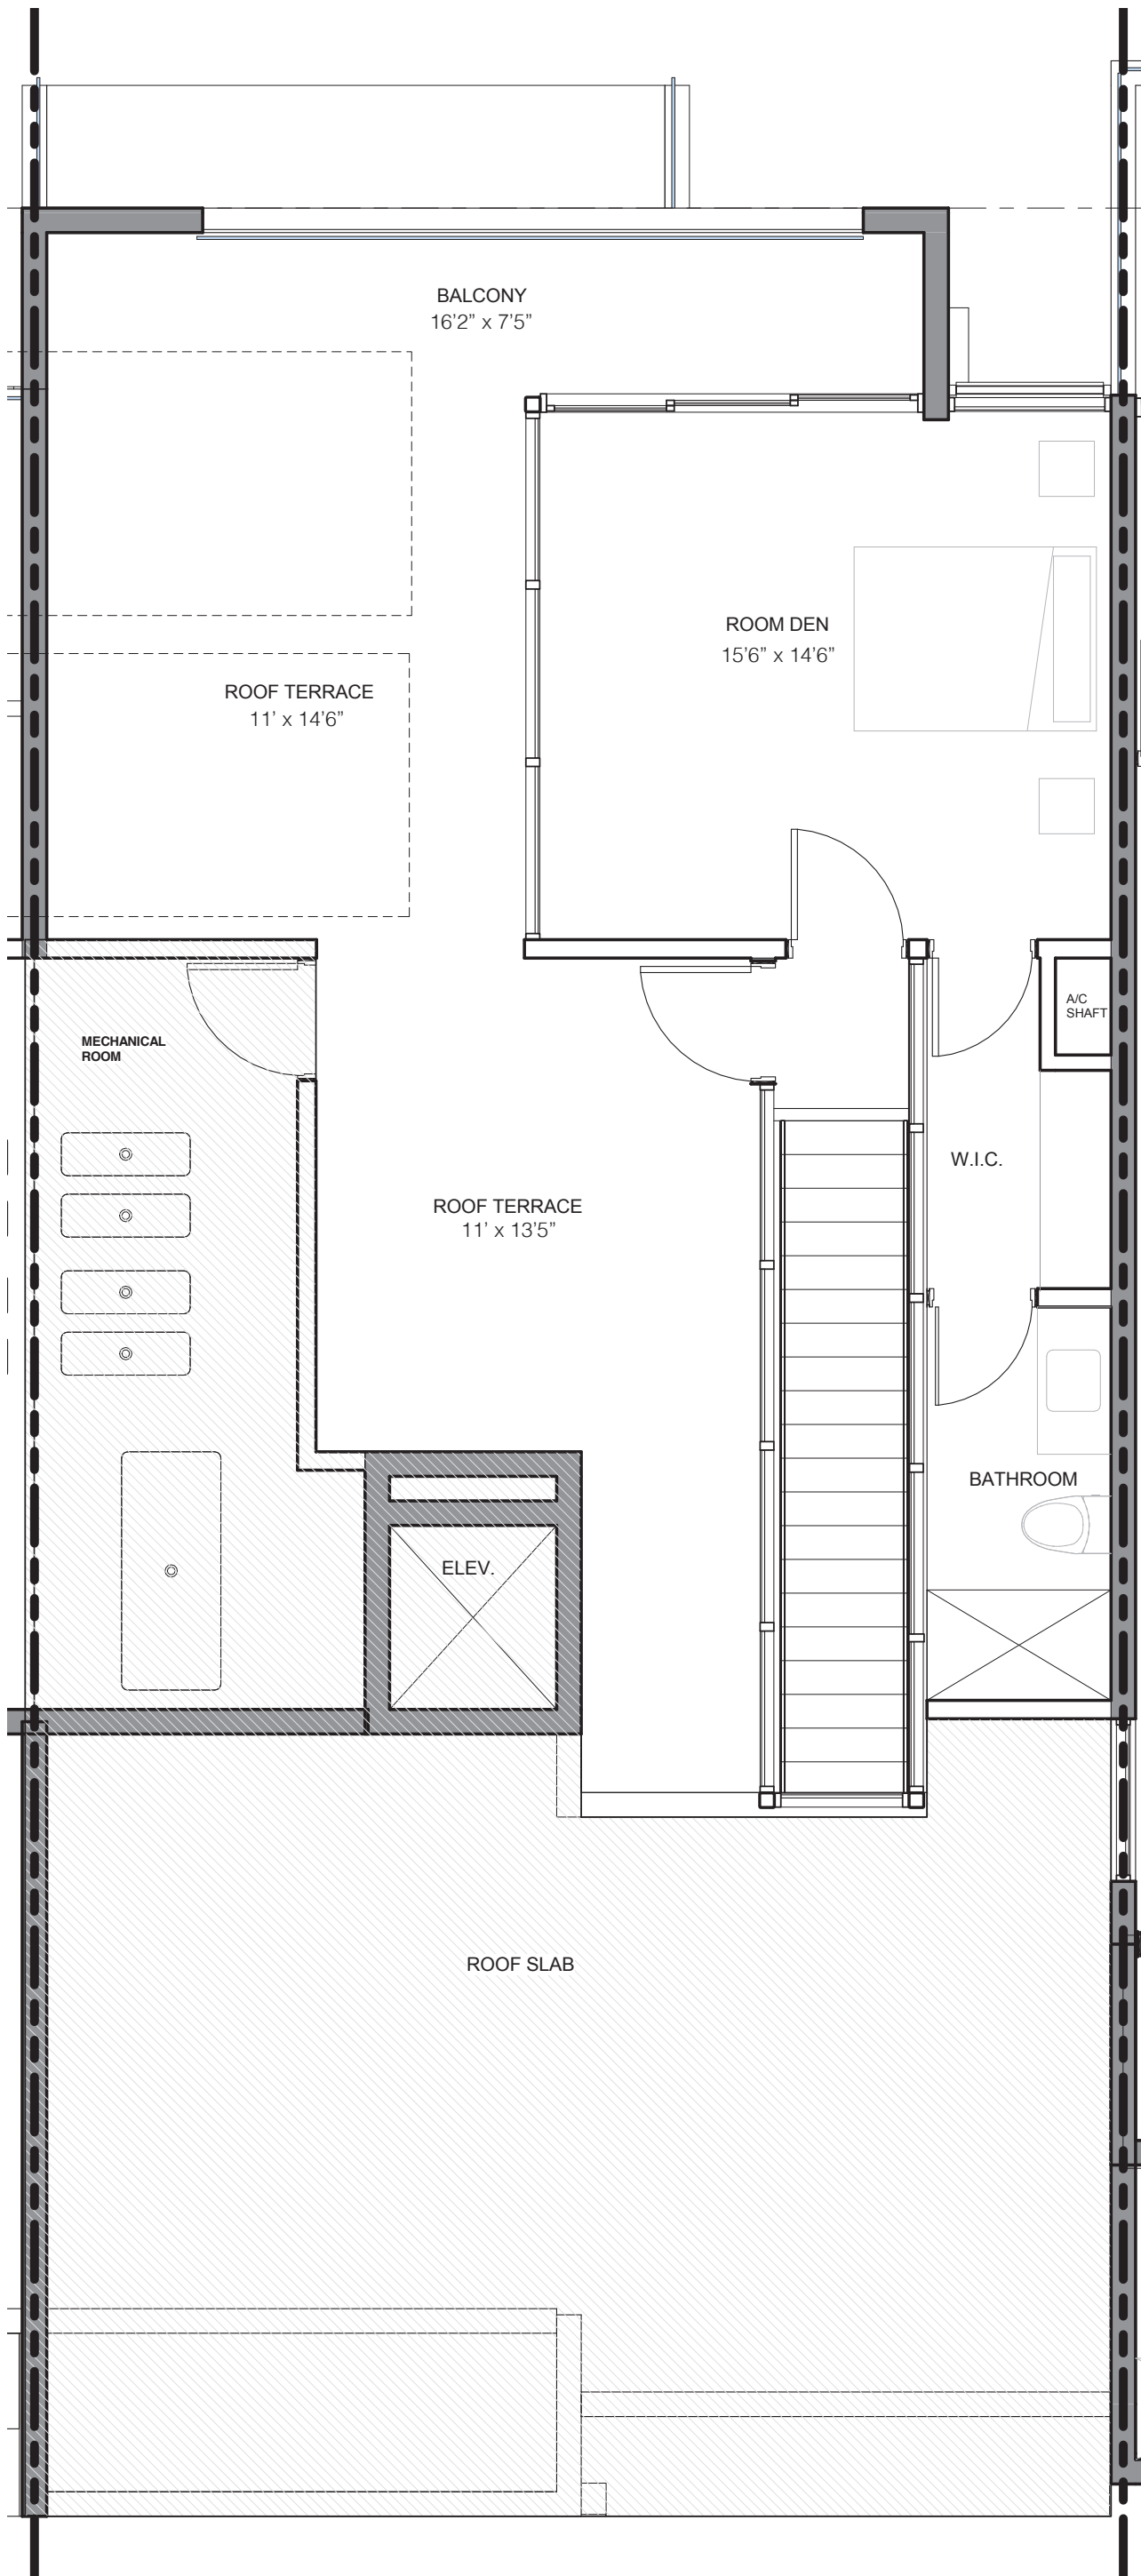

RESIDENCE 3

4 Bedrooms / 5.5 Bathrooms

UNIT AREA

Interior:	3,636 sf.	345 m ²
Exterior:	1,022 sf.	82.5 m ²
Total:	4,605 sf.	428.5 m²

LEVEL 1

LEVEL 1 AREA

Interior:	1,773 sf.	164.7 m ²
Exterior:	640 sf.	59 m ²
Total:	2,413 sf.	224 m²

RESIDENCE 3

4 Bedrooms / 5.5 Bathrooms

UNIT AREA

Interior:	3,636 sf.	345 m ²
Exterior:	1,022 sf.	82.5 m ²
Total:	4,605 sf.	428.5 m²

LEVEL 2

LEVEL 2 AREA

Interior:	1,482 sf.	137.7 m ²
Exterior:	253 sf.	23.5 m ²
Total:	1,735 sf.	161 m²

RESIDENCE 3

4 Bedrooms / 5.5 Bathrooms

UNIT AREA

Interior:	3,636 sf.	345 m ²
Exterior:	1,022 sf.	82.5 m ²
Total:	4,605 sf.	428.5 m²

LEVEL 3

LEVEL 3 AREA

Interior:	381 sf.	35.4 m ²
Exterior:	129 sf.	11.9 m ²
Total:	510 sf.	47.3 m²