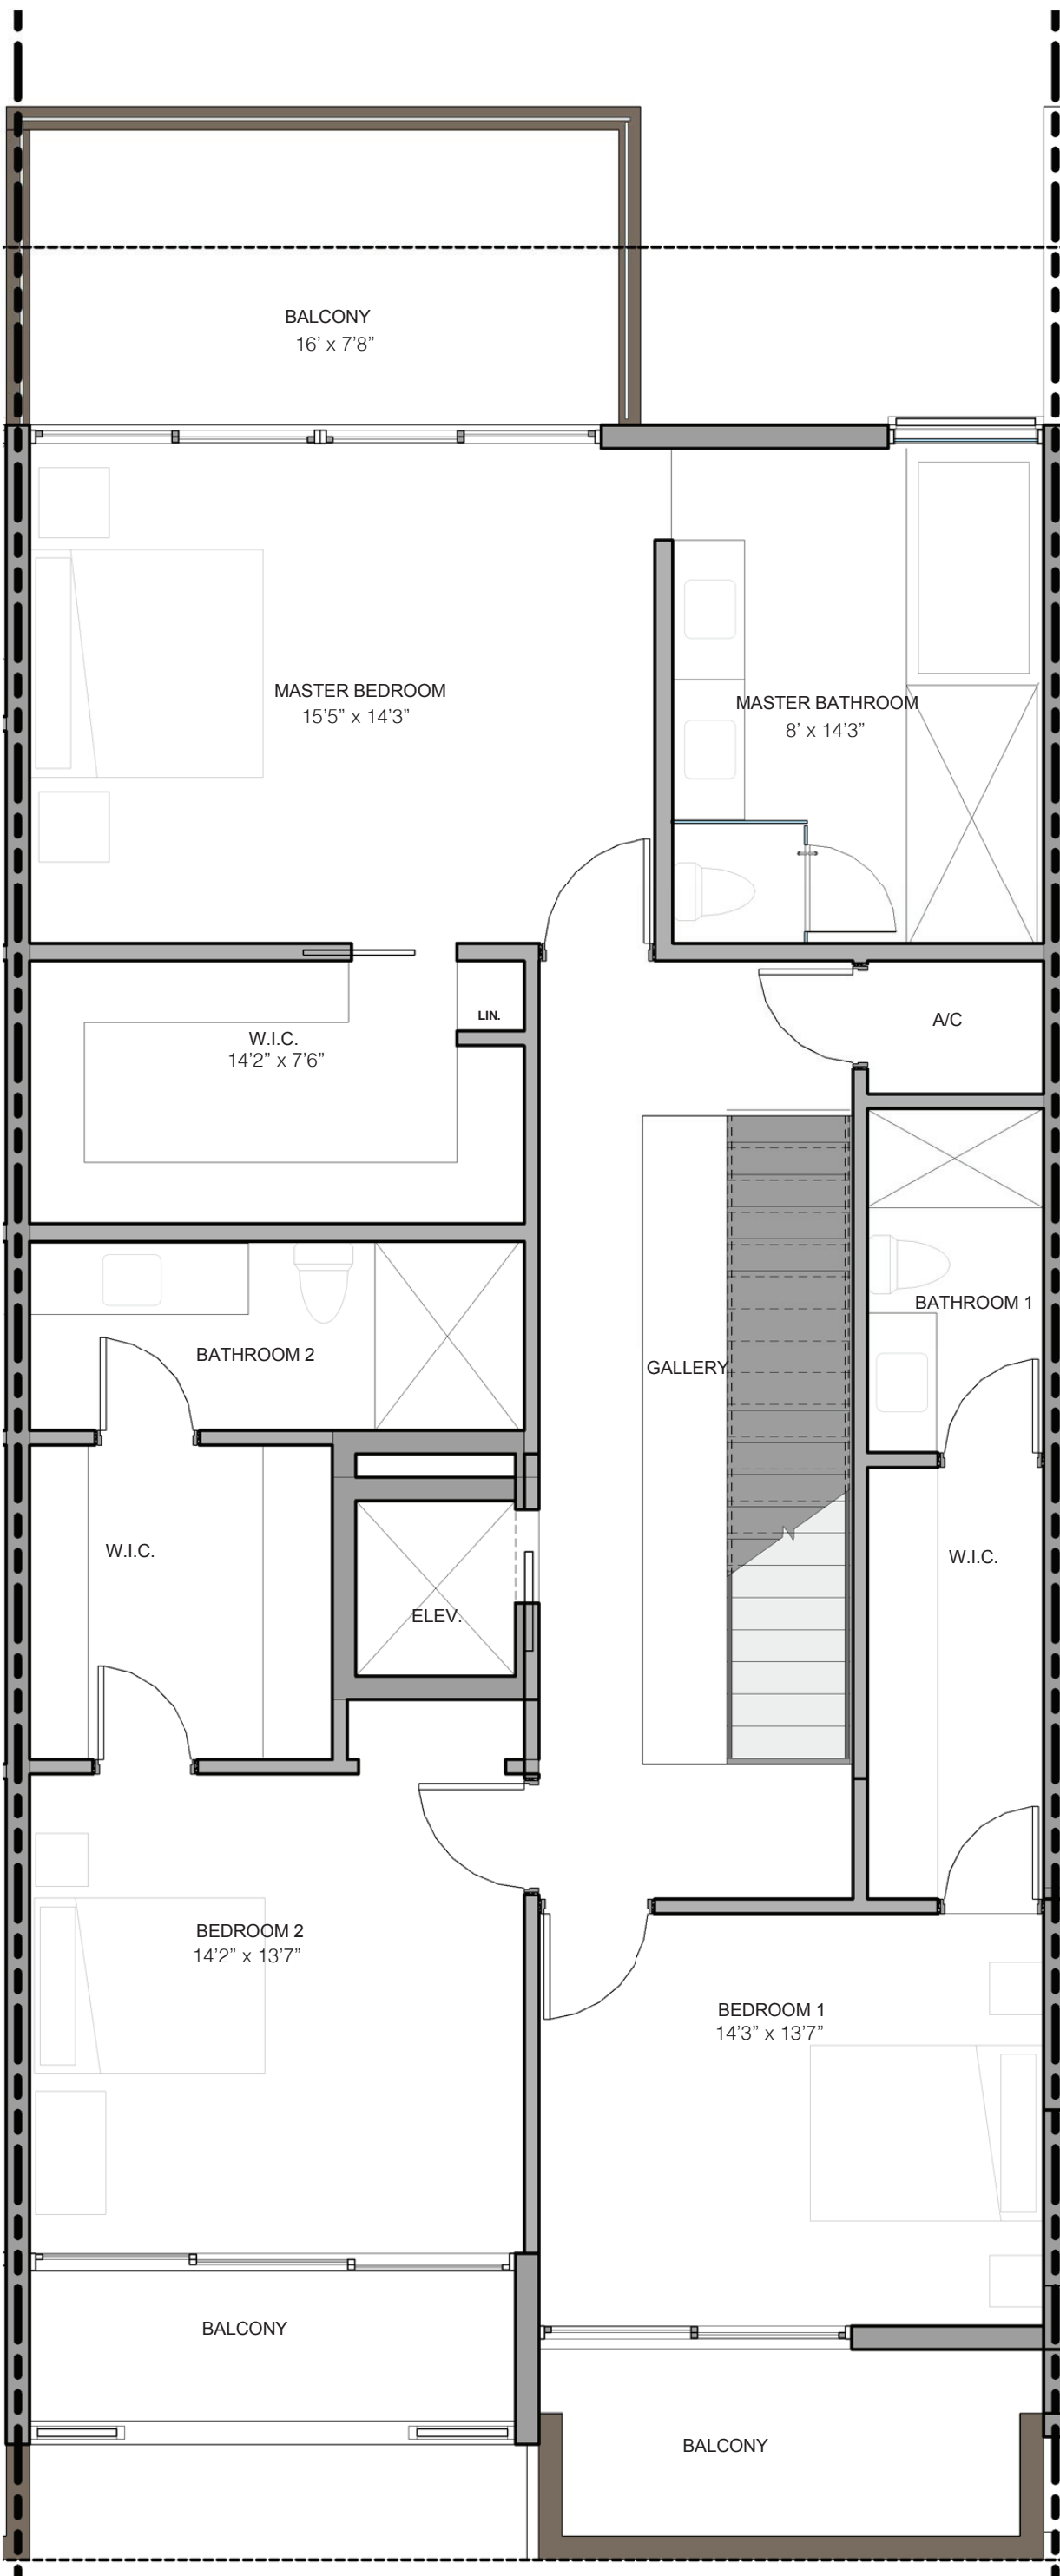

RESIDENCE 3

4 Bedrooms / 5.5 Bathrooms

UNIT AREA

Interior:	3,636 sf.	345 m ²
Exterior:	1,022 sf.	82.5 m ²
Total:	4,605 sf.	428.5 m²

LEVEL 1

LEVEL 1 AREA

Interior:	1,773 sf.	164.7 m ²
Exterior:	640 sf.	59 m ²
Total:	2,413 sf.	224 m²

RESIDENCE 3

4 Bedrooms / 5.5 Bathrooms

UNIT AREA

Interior:	3,636 sf.	345 m ²
Exterior:	1,022 sf.	82.5 m ²
Total:	4,605 sf.	428.5 m²

LEVEL 2

LEVEL 2 AREA

Interior:	1,482 sf.	137.7 m ²
Exterior:	253 sf.	23.5 m ²
Total:	1,735 sf.	161 m²

RESIDENCE 3

4 Bedrooms / 5.5 Bathrooms

UNIT AREA

Interior:	3,636 sf.	345 m ²
Exterior:	1,022 sf.	82.5 m ²
Total:	4,605 sf.	428.5 m²

LEVEL 3

LEVEL 3 AREA

Interior:	381 sf.	35.4 m ²
Exterior:	129 sf.	11.9 m ²
Total:	510 sf.	47.3 m²